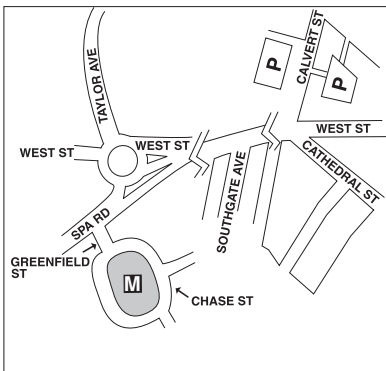

PAINT ANNAPOLIS 2008

- **Paint Annapolis 2008:**
Artists paint from Thurs-Sat, Sept 18-20 within green circle
- **Dueling Brushes Competition:**
Artists paint Sat, Sept 20 within red boundary from 9-11am

To Location
of Exhibit Sept 21
Maryland Hall for
the Creative Arts

- | | |
|---|---|
| P Parking Garages | H Hammond Harwood House |
| M Maryland Hall for the Creative Arts Reception and Exhibition | P Paca House Gardens |
| | T Terrace Gardens of Charles Carroll House St. Mary's Church Grounds |